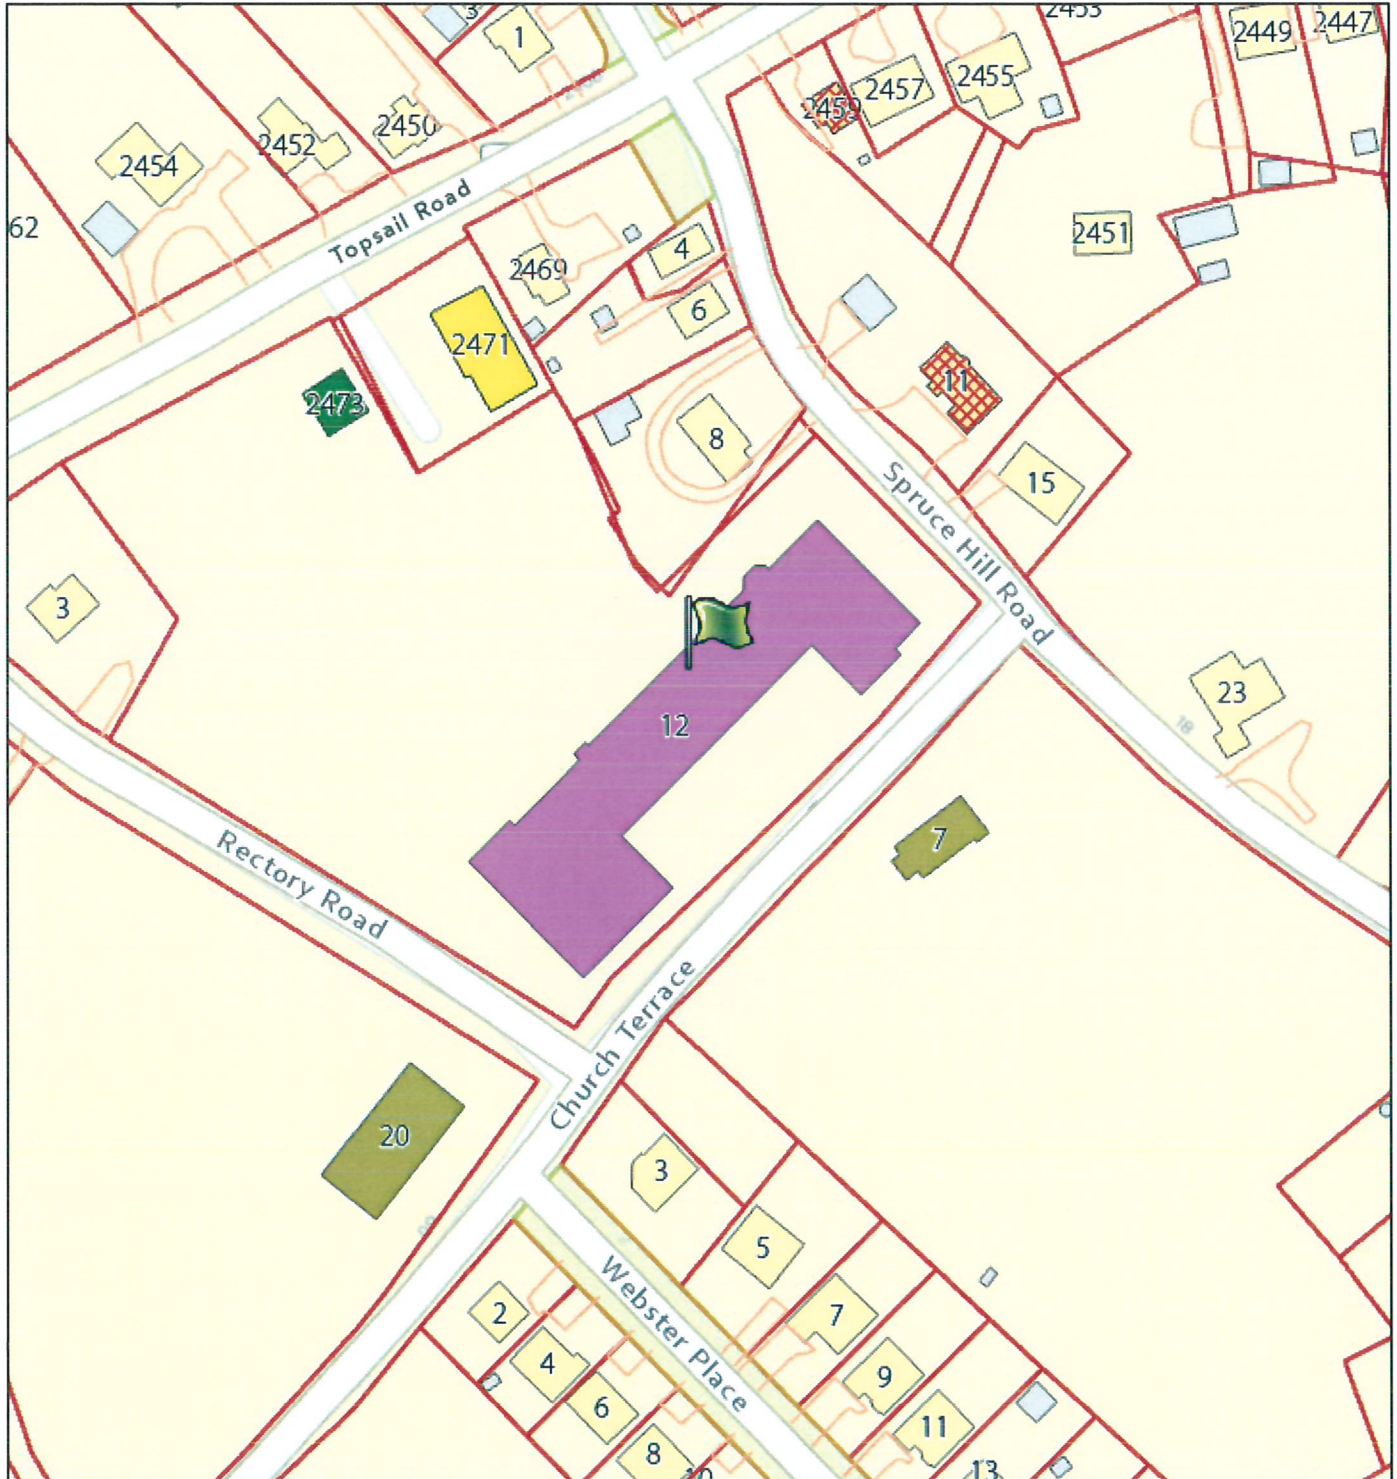

12 Spruce Hill Road, Topsail

July 5, 2018

1:2,257

DISCLAIMER - The Town of Conception Bay South assumes no responsibility for the information provided and does not warrant its accuracy or currency. Users are advised that they use this web site and all information provided at their own risk.

© Copyright - The Town of Conception Bay South, NL, Canada and others. All Rights Reserved.

Sources: Esri, HERE, Garmin, USGS, Intermap, INCREMENT P, NRCan, Esri Japan, METI, Esri China (Hong Kong), Esri Korea, Esri (Thailand), NGCC, © OpenStreetMap contributors, and the GIS User Community