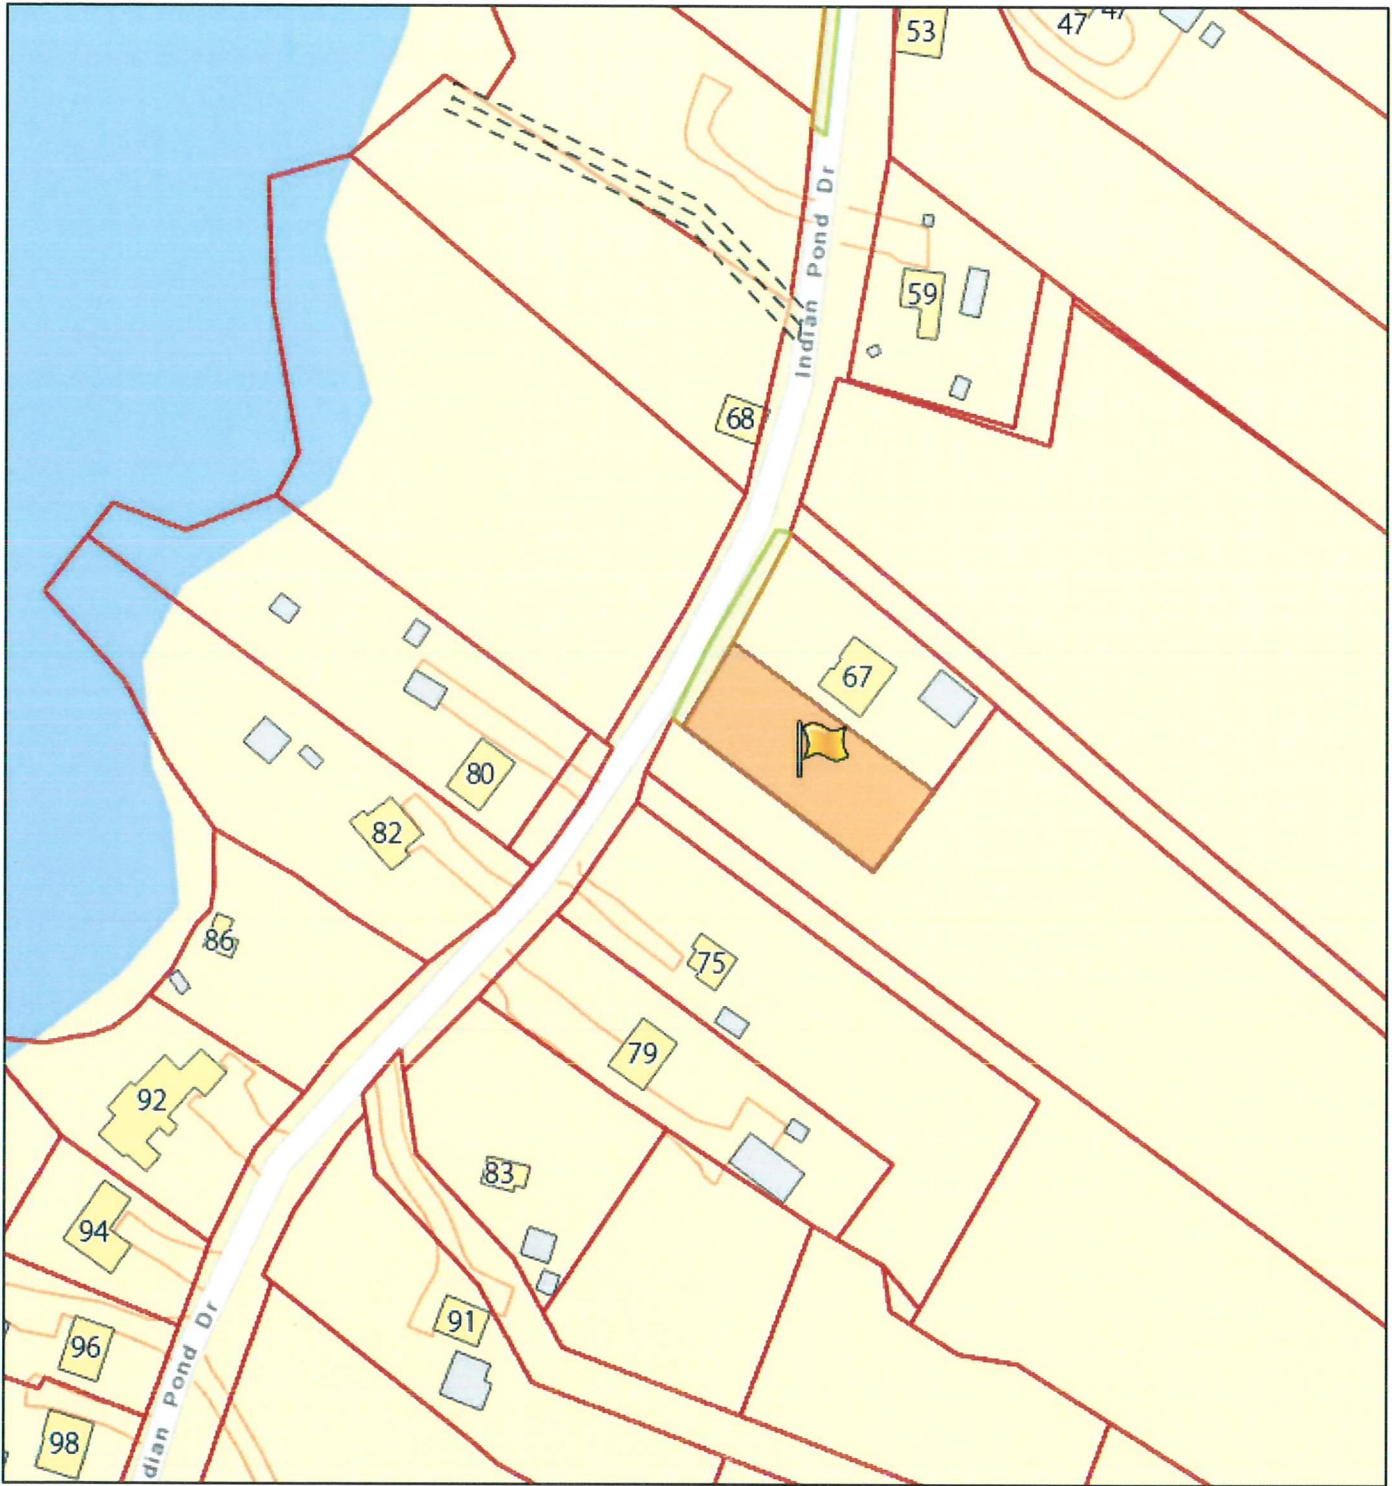

67-71 Indian Pond Drive

April 27, 2018

DISCLAIMER - The Town of Conception Bay South assumes no responsibility for the information provided and does not warrant its accuracy or currency. Users are advised that they use this web site and all information provided at their own risk.

© Copyright - The Town of Conception Bay South, NL, Canada and others. All Rights Reserved.

Sources: Esri, HERE, Garmin, USGS, Intermap, INCREMENT P, NRCan, Esri Japan, METI, Esri China (Hong Kong), Esri Korea, Esri (Thailand), NGCC, © OpenStreetMap contributors, and the GIS User Community