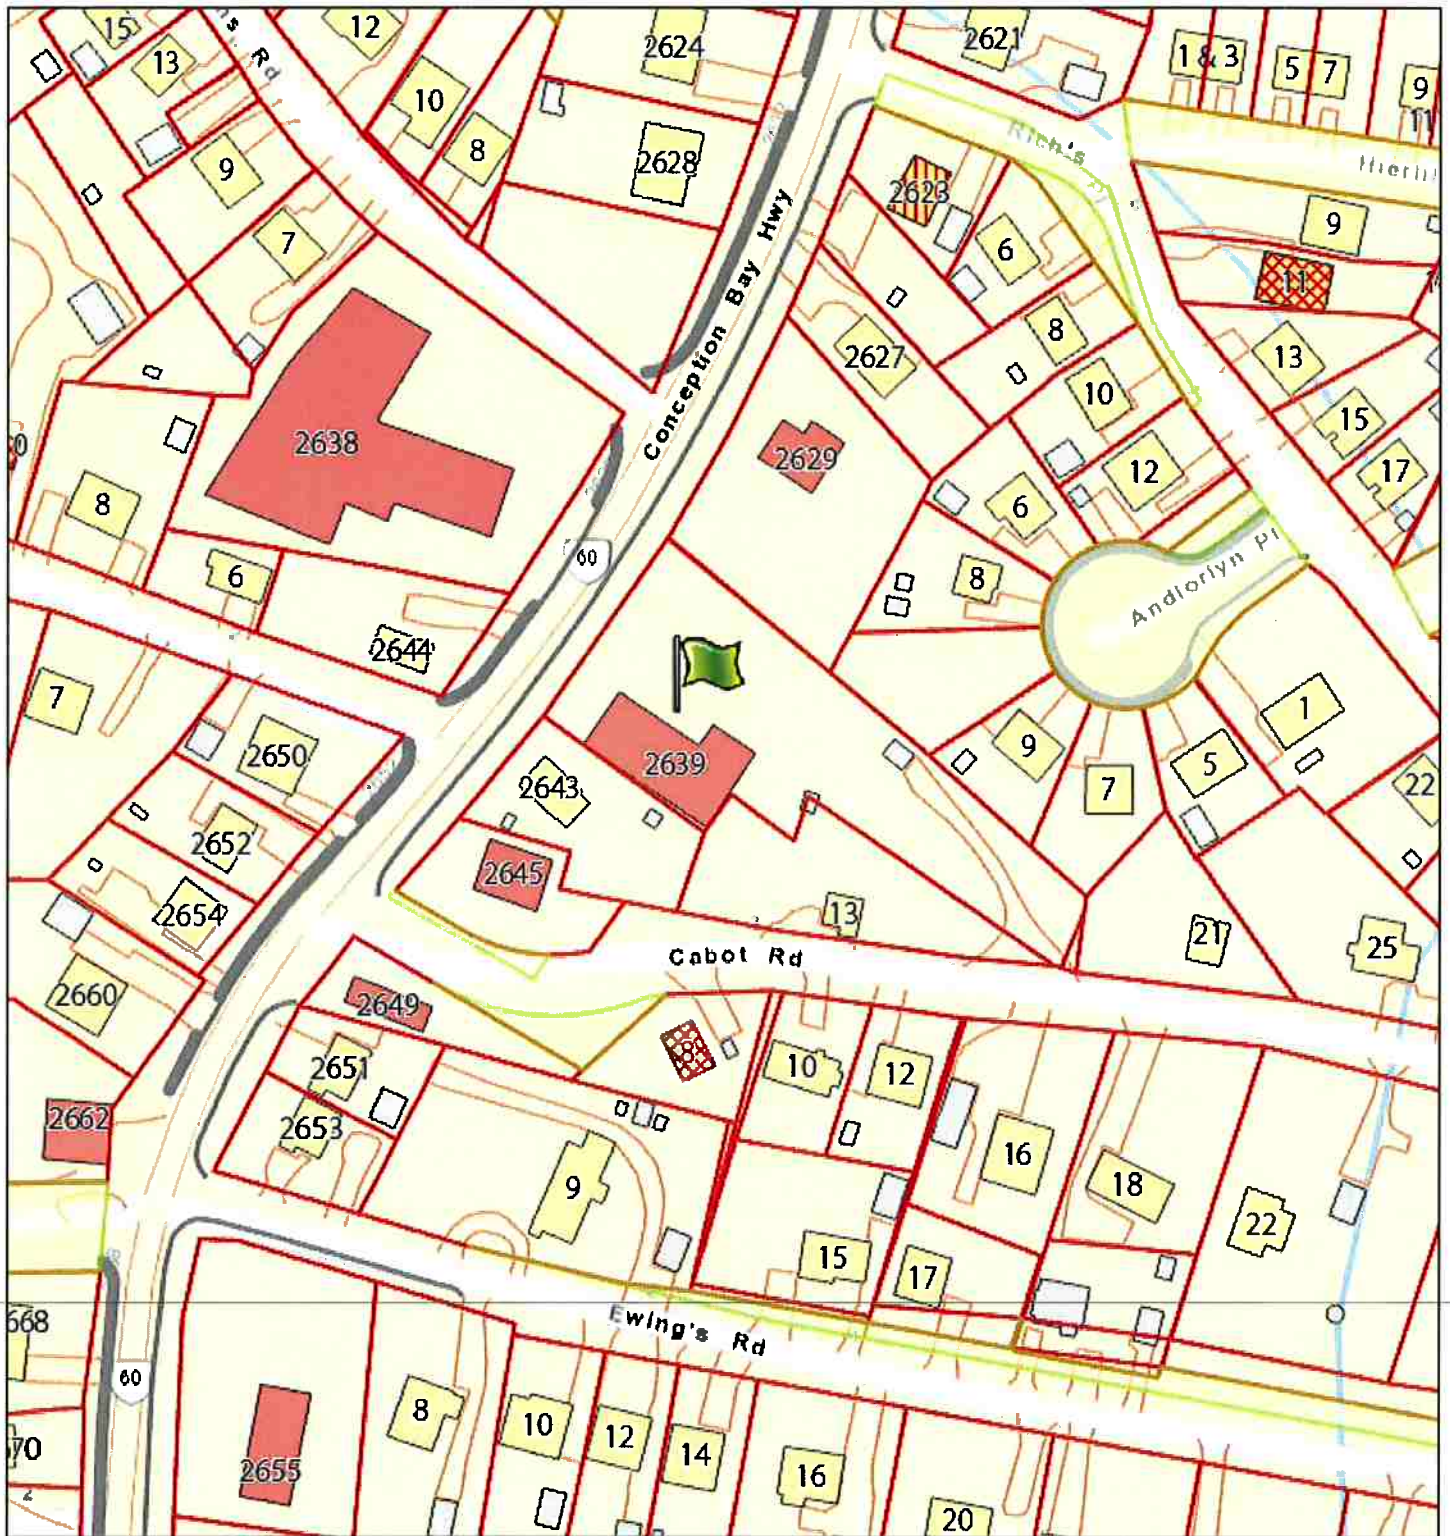

2639 Topsail Road, Chamberlains

March 12, 2018

1:2,257

DISCLAIMER - The Town of Conception Bay South assumes no responsibility for the information provided and does not warrant its accuracy or currency. Users are advised that they use this web site and all information provided at their own risk.

© Copyright - The Town of Conception Bay South, NL, Canada and others. All Rights Reserved.

Sources: Esri, HERE, Garmin, USGS, Intermap, INCREMENT P, NRCan, Esri Japan, METI, Esri China (Hong Kong), Esri Korea, Esri (Thailand), NGCC, © OpenStreetMap contributors, and the GIS User Community

the town of
**Conception
Bay South**

Bright town. Bright future.