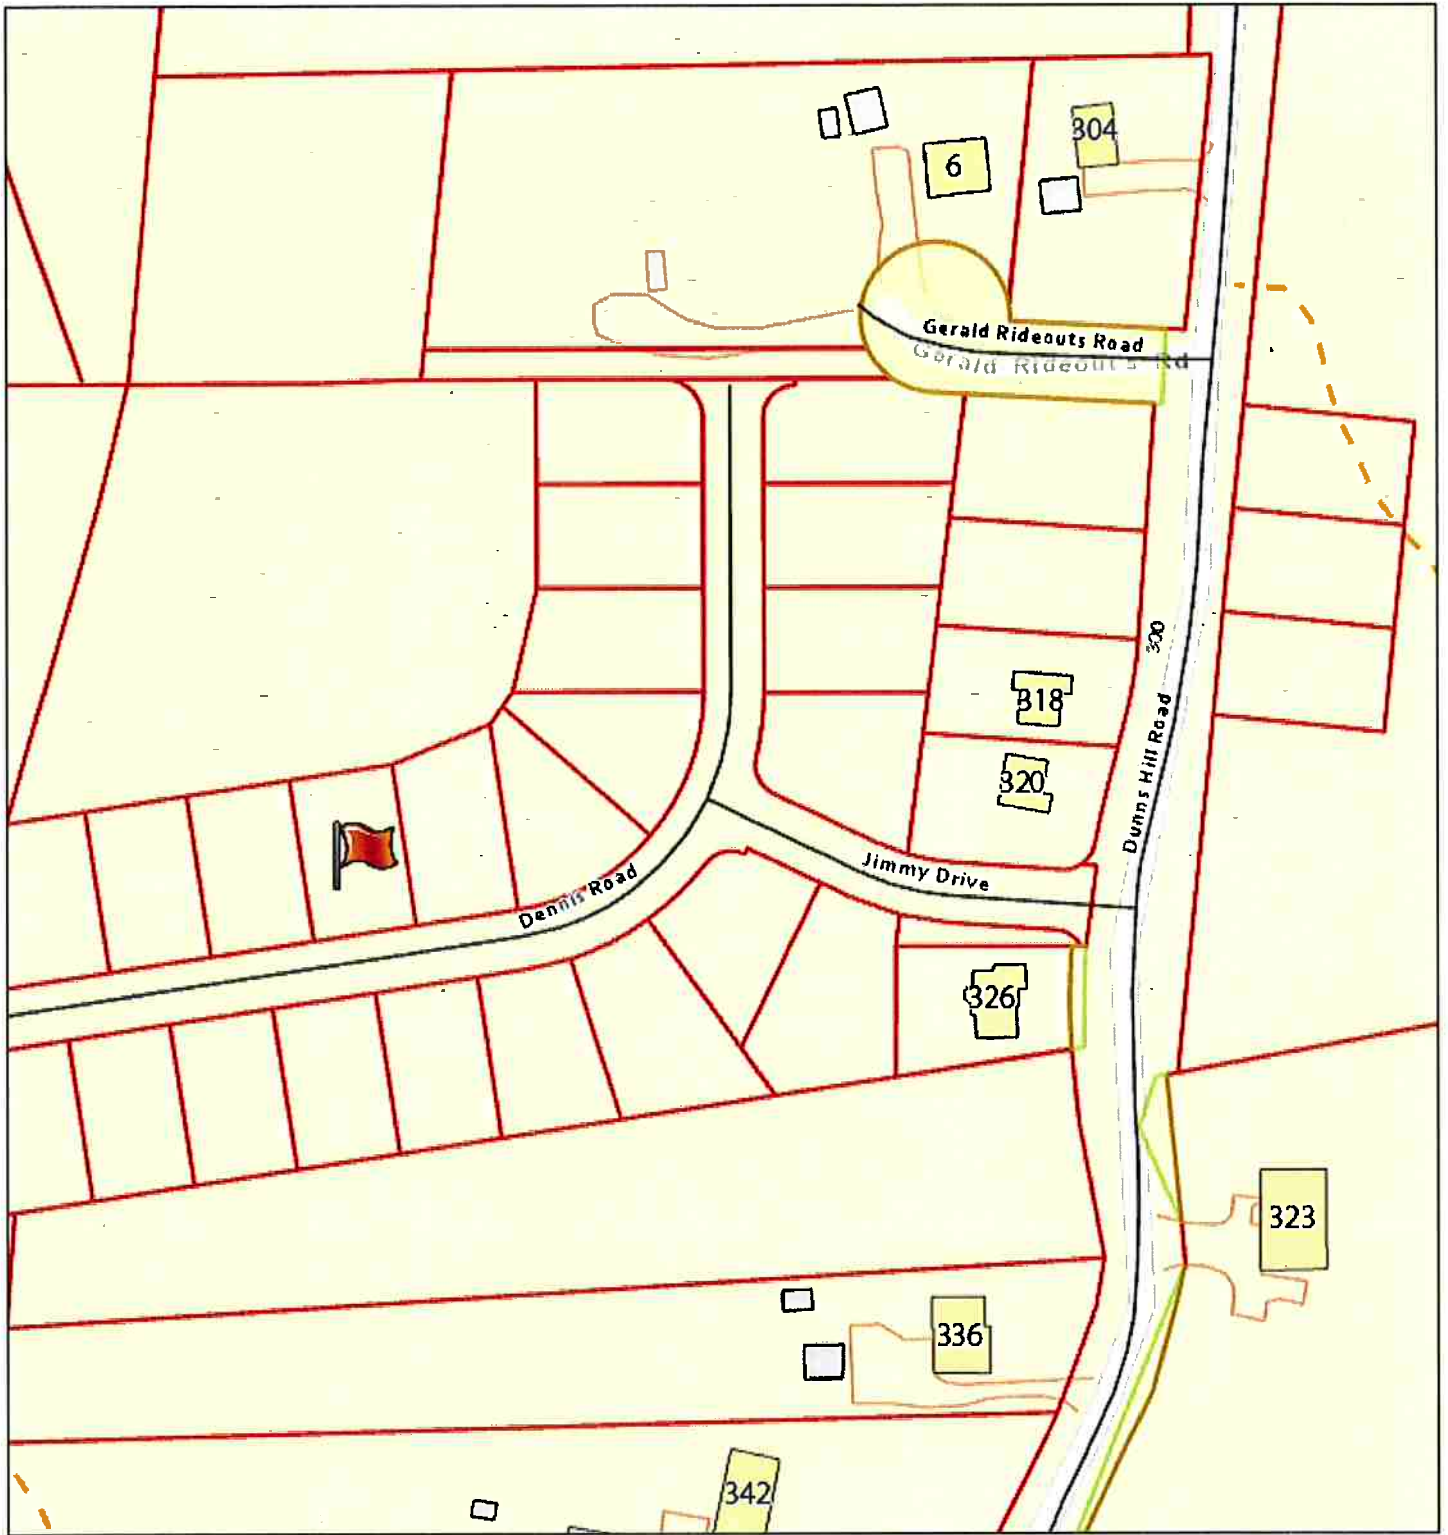

# 18 Dennis Road

February 5, 2018

1:2,257

DISCLAIMER - The Town of Conception Bay South assumes no responsibility for the information provided and does not warrant its accuracy or currency. Users are advised that they use this web site and all information provided at their own risk.

© Copyright - The Town of Conception Bay South, NL, Canada and others. All Rights Reserved.

Sources: Esri, HERE, DeLorme, USGS, Intermap, INCREMENT P, NRCan, Esri Japan, METI, Esri China (Hong Kong), Esri Korea, Esri (Thailand), MapmyIndia, NGCC, © OpenStreetMap contributors, and the GIS User Community

the town of  
**Conception  
Bay South**  
*Bright town. Bright future.*