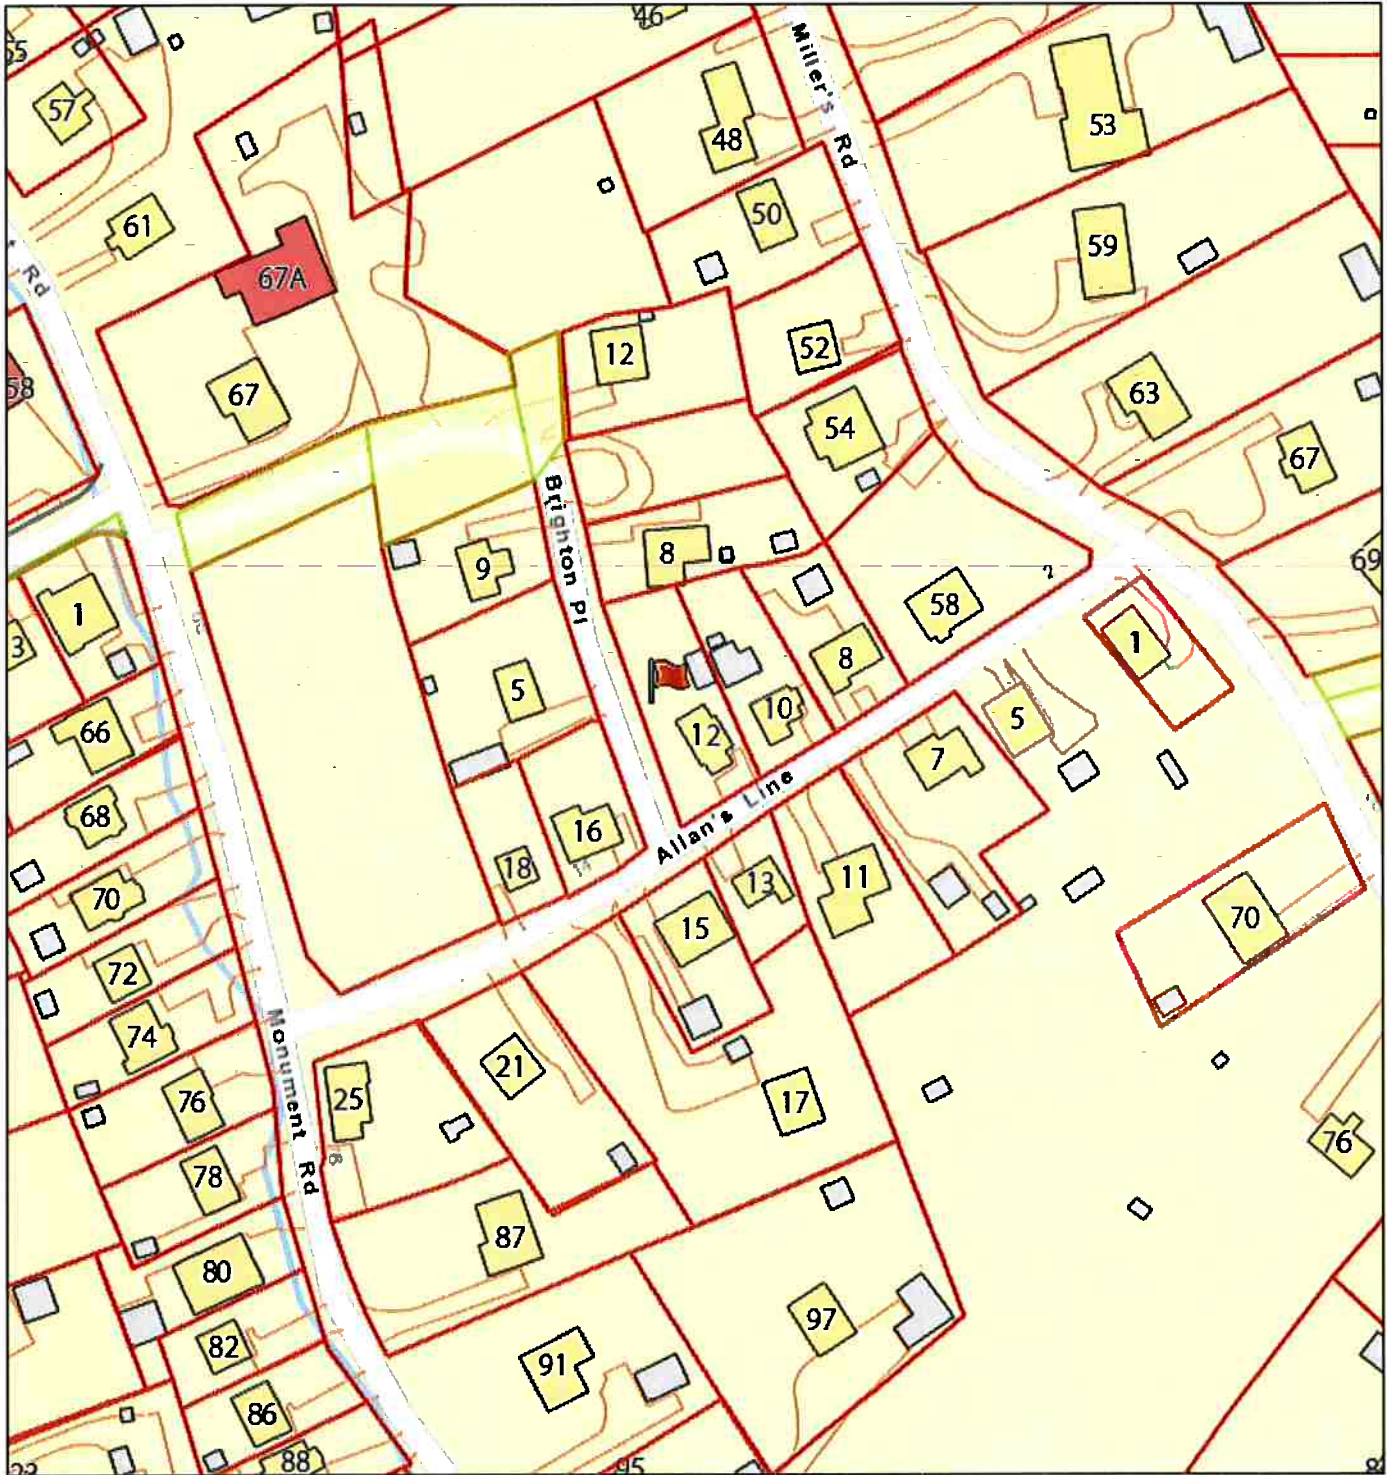

# 12 Allans Line, Topsail

January 29, 2018

1:2,257

DISCLAIMER - The Town of Conception Bay South assumes no responsibility for the information provided and does not warrant its accuracy or currency. Users are advised that they use this web site and all information provided at their own risk.

© Copyright - The Town of Conception Bay South, NL, Canada and others. All Rights Reserved.

Sources: Esri, HERE, DeLorme, USGS, Intermap, INCREMENT P, NRCan, Esri Japan, METI, Esri China (Hong Kong), Esri Korea, Esri (Thailand), MapmyIndia, NGCC, © OpenStreetMap contributors, and the GIS User Community

the town of  
**Conception  
Bay South**  
*Bright town. Bright future.*