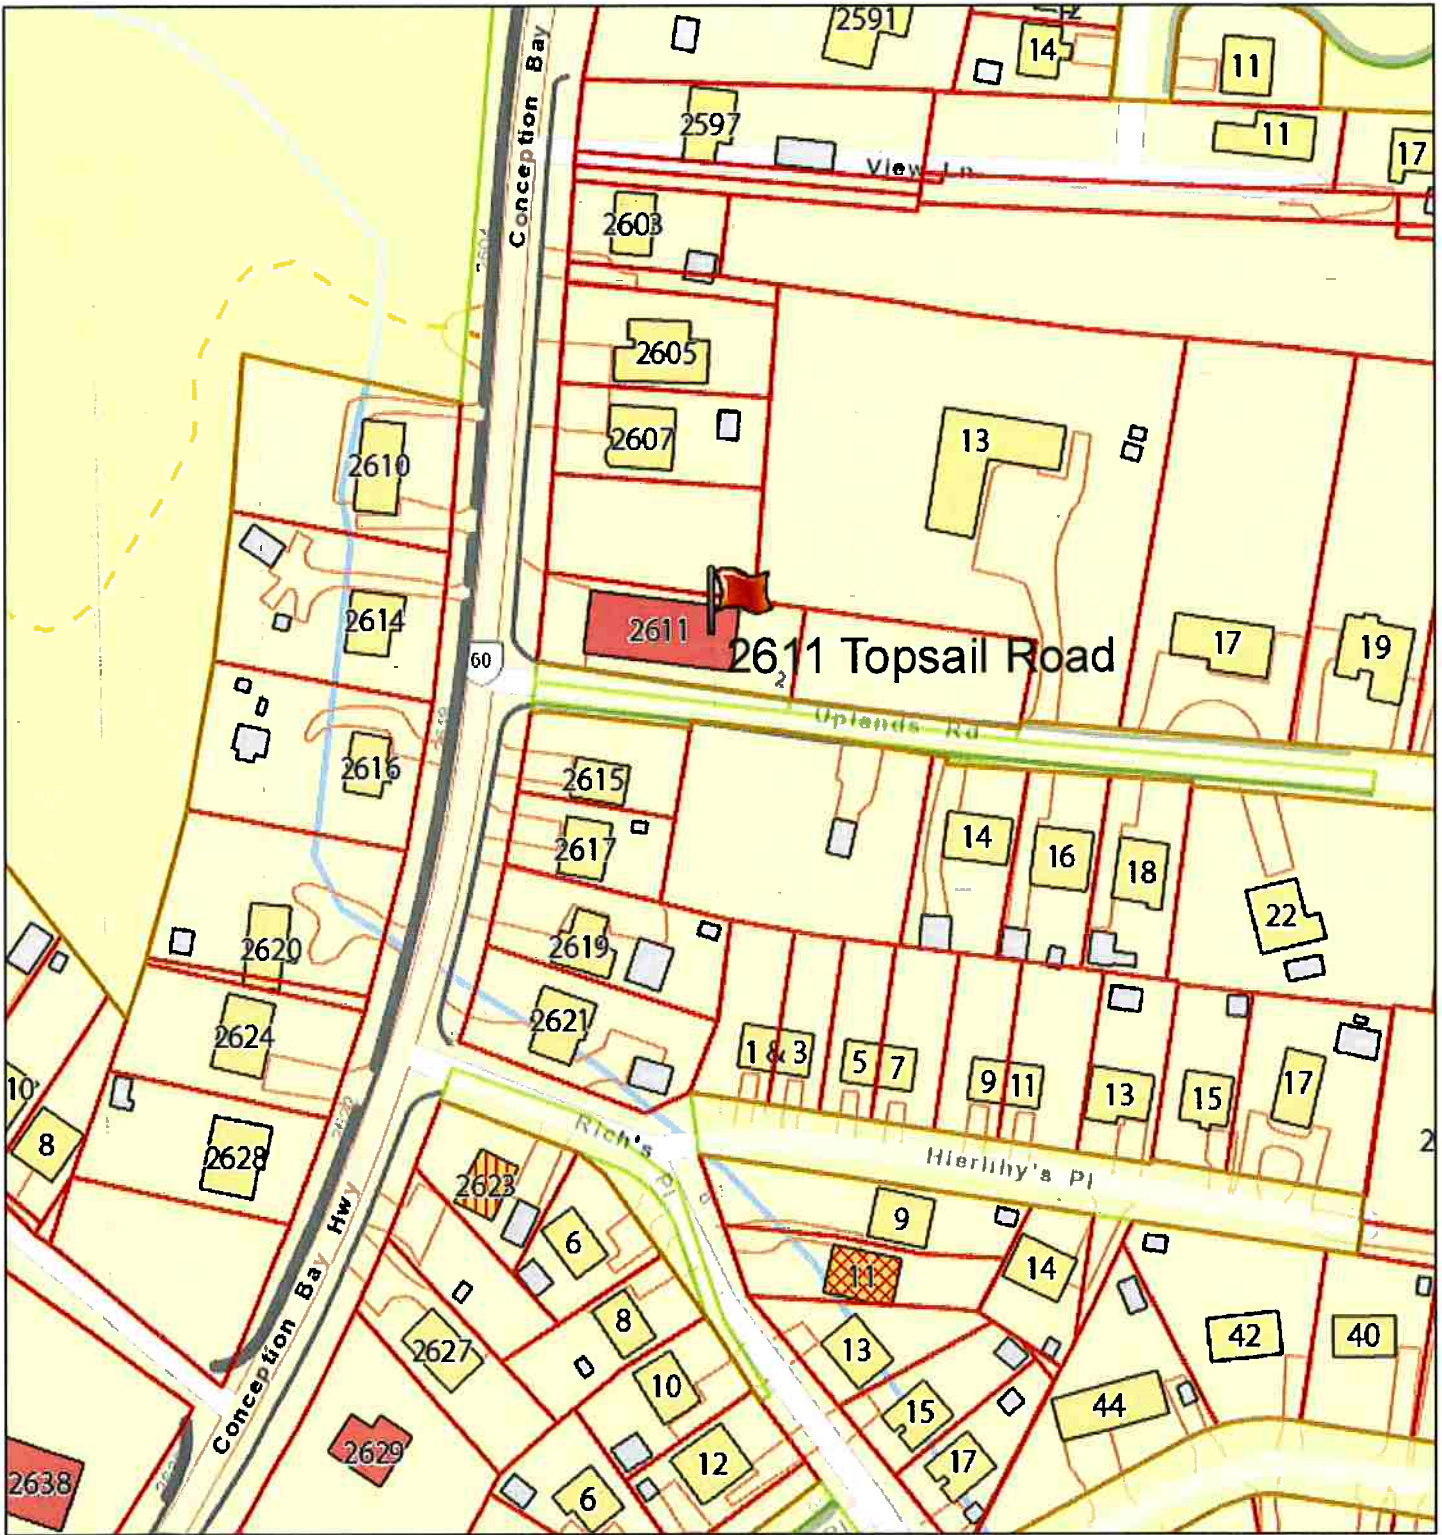

2611 Topsail Road

January 22, 2018

1:2,257

DISCLAIMER - The Town of Conception Bay South assumes no responsibility for the information provided and does not warrant its accuracy or currency. Users are advised that they use this web site and all information provided at their own risk.

© Copyright - The Town of Conception Bay South, NL, Canada and others. All Rights Reserved.

Sources: Esri, HERE, DeLorme, USGS, Intermap, INCREMENT P, NRCan, Esri Japan, METI, Esri China (Hong Kong), Esri Korea, Esri (Thailand), MapmyIndia, NGCC, © OpenStreetMap contributors, and the GIS User Community