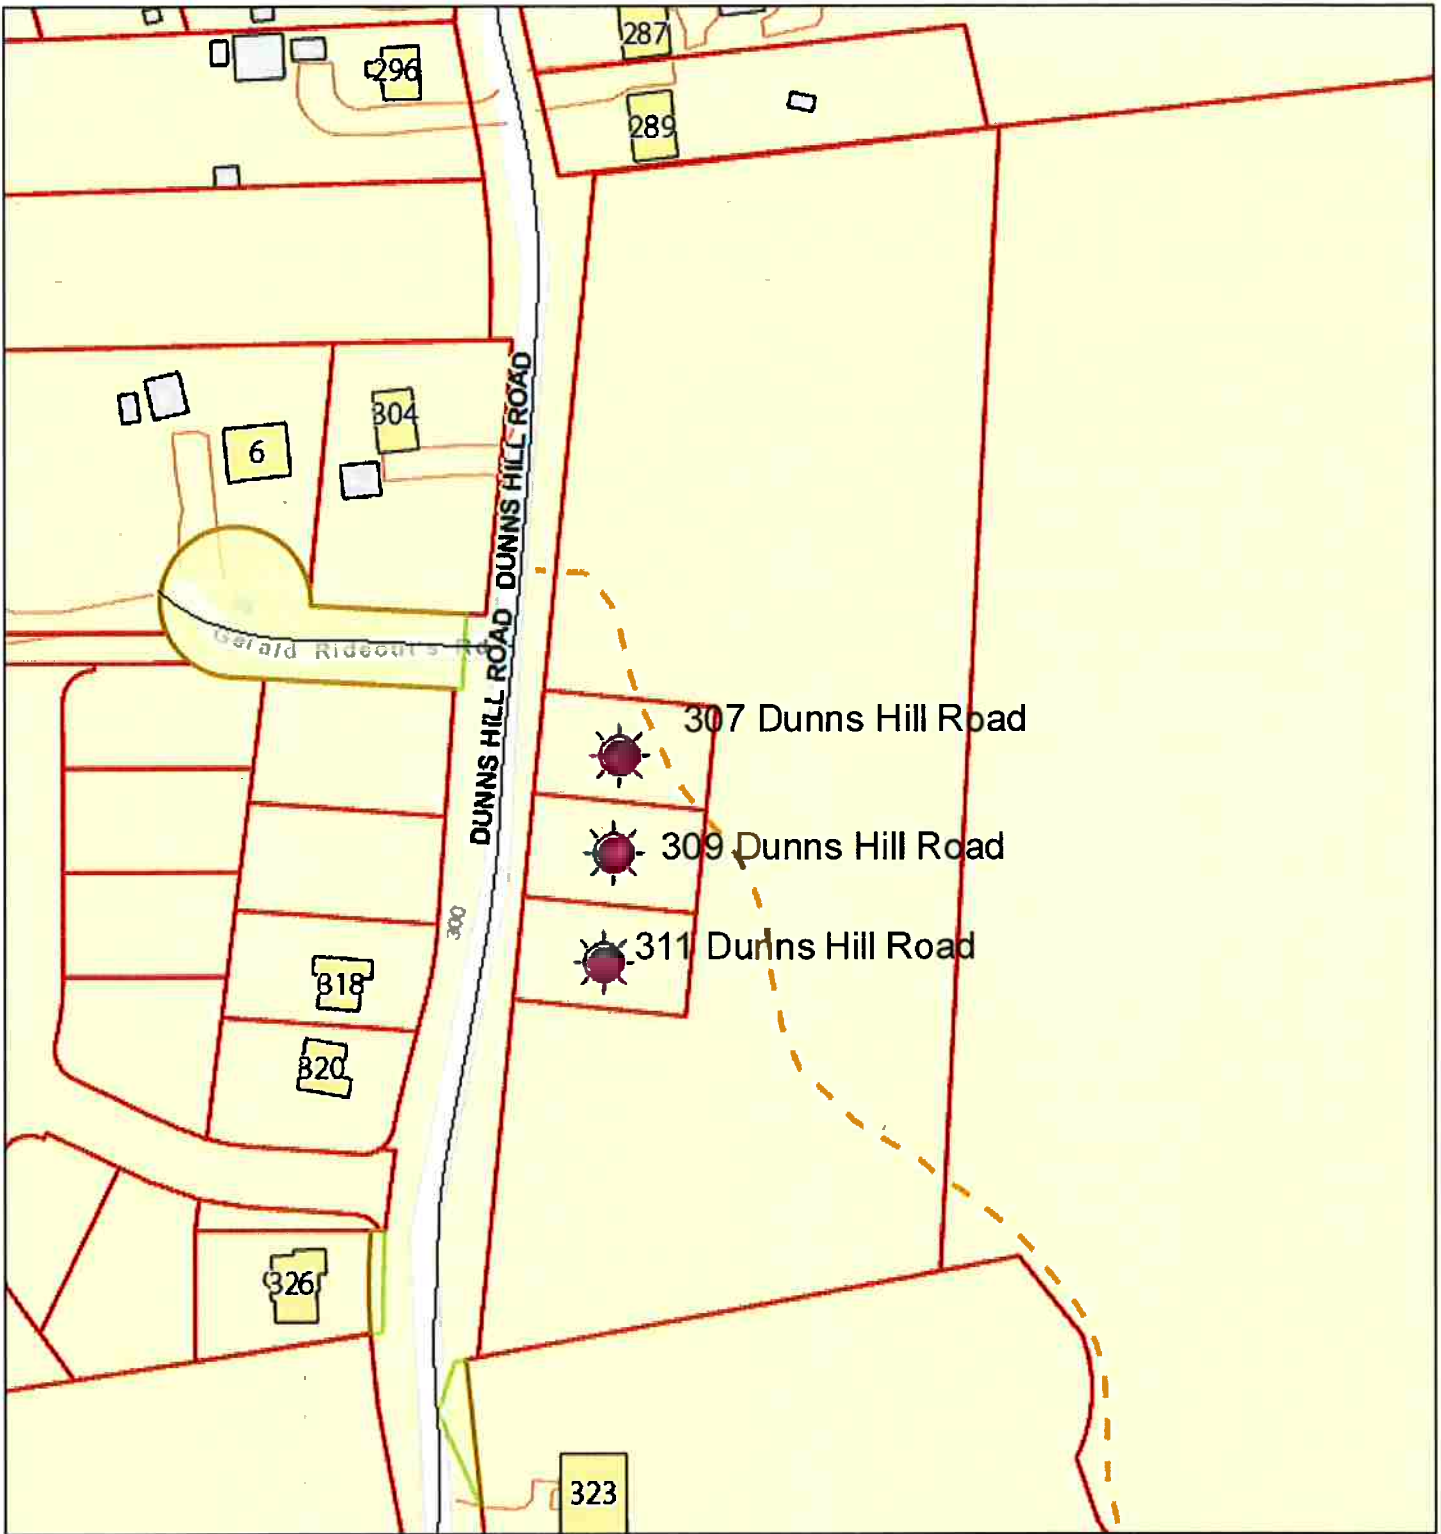

307-311 Dunns Hill Road

January 15, 2018

DISCLAIMER - The Town of Conception Bay South assumes no responsibility for the information provided and does not warrant its accuracy or currency. Users are advised that they use this web site and all information provided at their own risk.

© Copyright - The Town of Conception Bay South, NL, Canada and others. All Rights Reserved.

Sources: Esri, HERE, DeLorme, USGS, Intermap, INCREMENT P, NRCan, Esri Japan, METI, Esri China (Hong Kong), Esri Korea, Esri (Thailand), MapmyIndia, NGCC, © OpenStreetMap contributors, and the GIS User Community